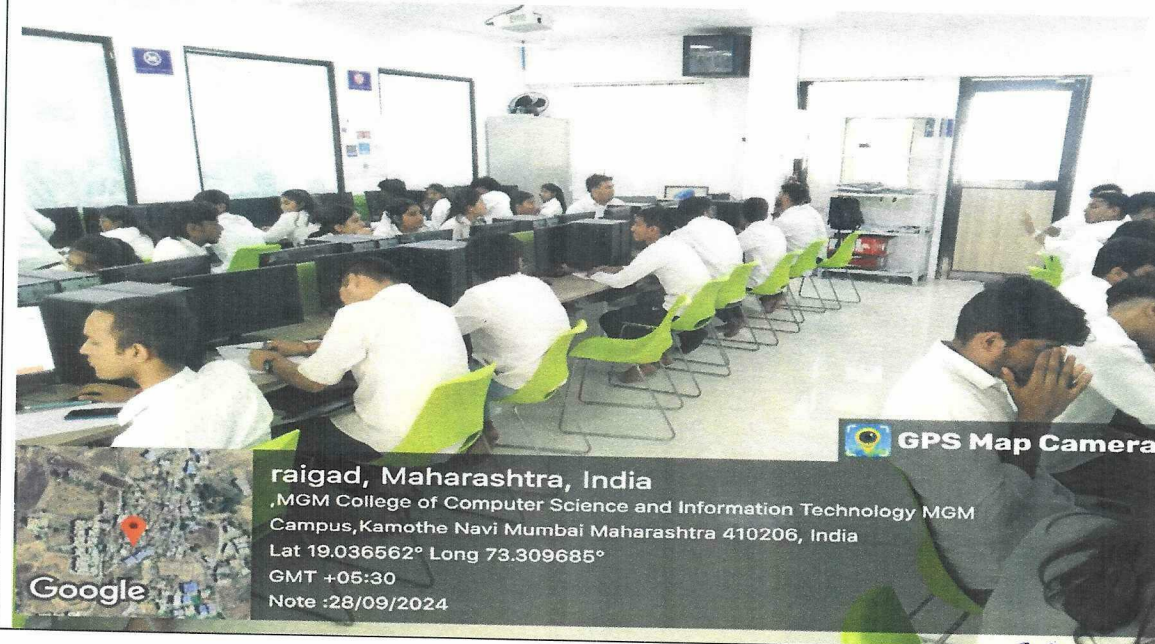

6 Computer Lab-1

SP

Dr. Sonia Pant
Principal
Mahatma Gandhi Mission's
College of Commerce
Kamothe, Navi Mumbai - 410209