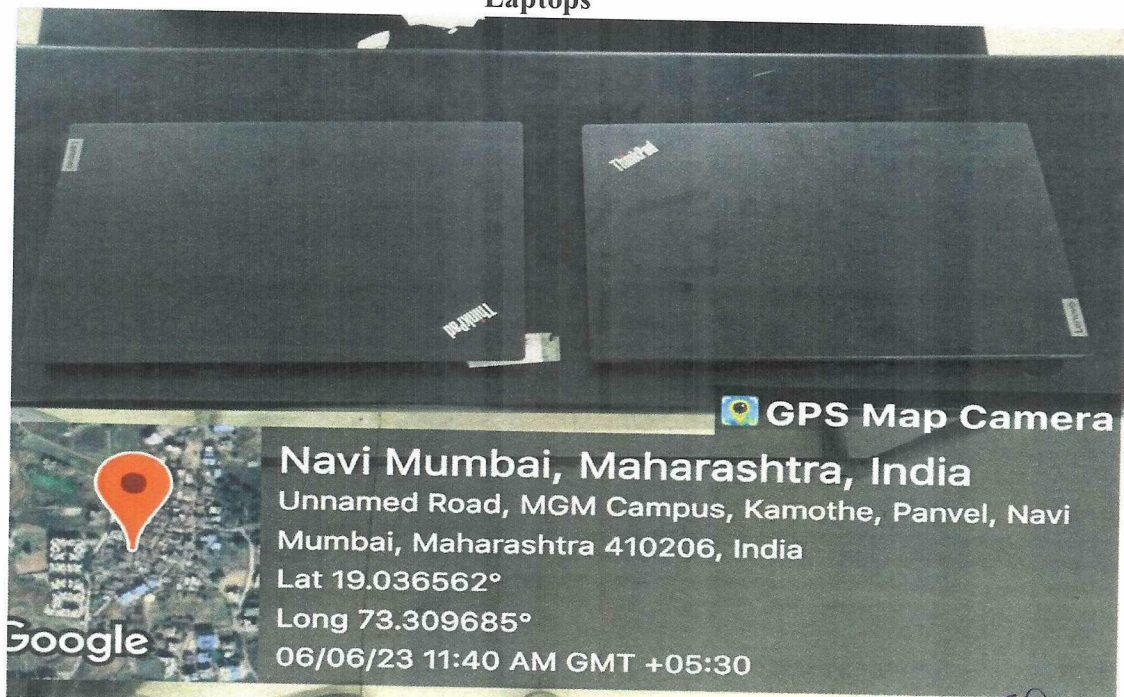

Laptops

SP

Dr. Sonia Pant
Principal
Mahatma Gandhi Mission's
College of Commerce
Kamothe, Navi Mumbai-410209