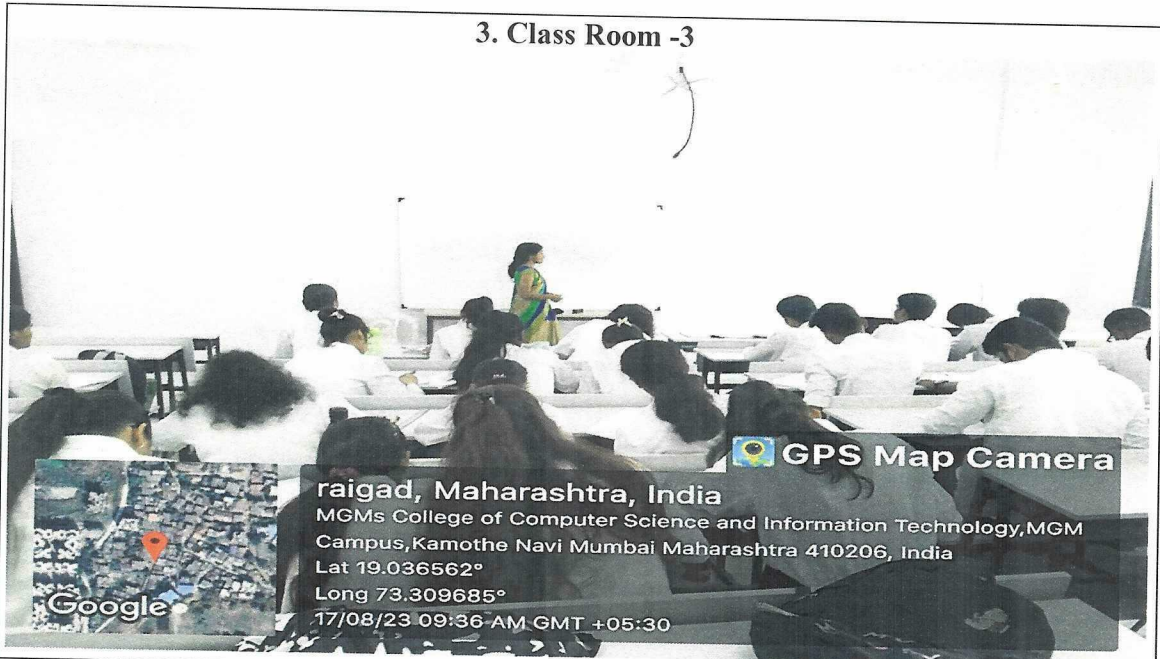

4. Class Room-4

MAHATMA GANDHI MISSION'S
COLLEGE OF COMMERCE

Affiliated to University of Mumbai

M.G.M. Educational Campus, Sector - 1, Kamothe, Navi Mumbai - 410209. (M.S.)

Tel : (022) 2743 3006 E-mail id :- mgmccoc@gmail.com Web site : www.mgmccoc.org

3. Class Room -3