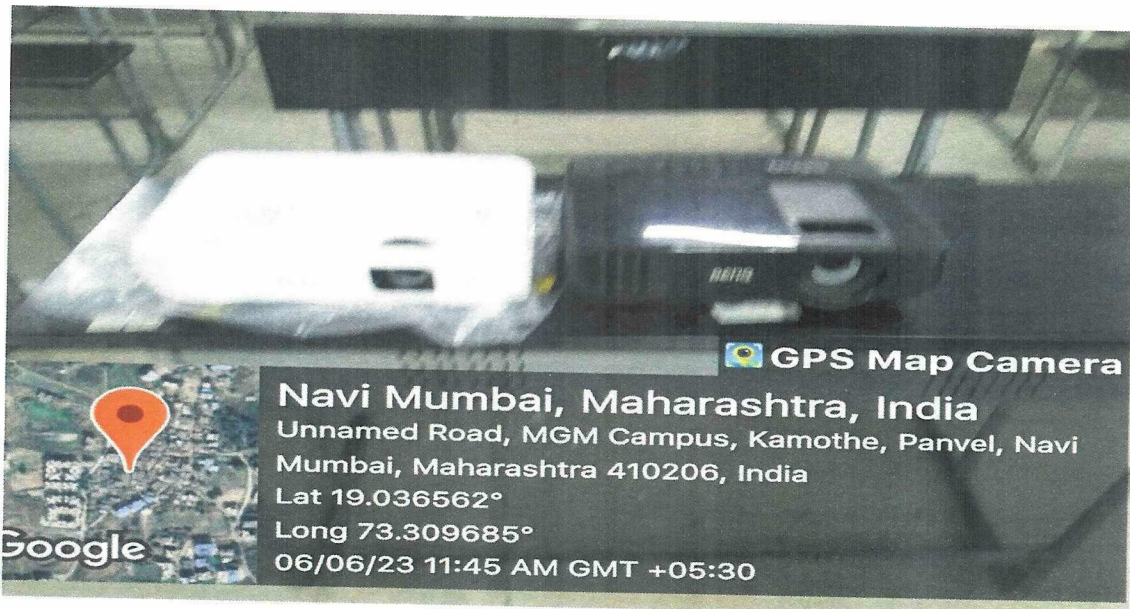

MAHATMA GANDHI MISSION'S
COLLEGE OF COMMERCE

Affiliated to University of Mumbai

M.G.M. Educational Campus, Sector - 1, Kamothe, Navi Mumbai - 410209. (M.S.)

Tel : (022) 2743 3006 E-mail id :- mgmccoc@gmail.com Web site : www.mgmccoc.org

Projectors